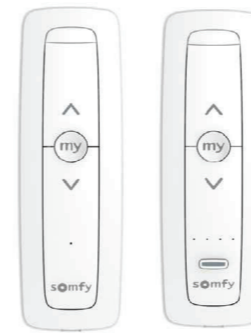

Situo 1 & 5 io

Product main functionalities

- **1 channel for individual management**
  5 channels for group management
- **Up/Stop ("my" button)/Down function**
- **"my" function**
  Memorizes the favorite position of a product and allows you to find it instantly by pressing the "my" button. Simple to program and to modify.

- **Low battery indicator**
  Helps with your remote diagnosis (remaining battery life) and ensures that the user's control unit will always be on.
- **Sun on / Sun off**
  Activates or deactivates easily the automatic sun management.