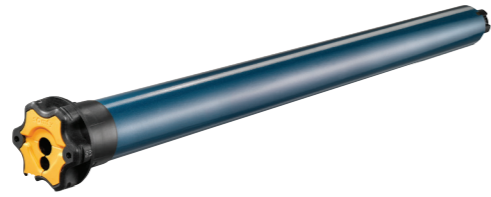

Sunilus - 50 & 60 io