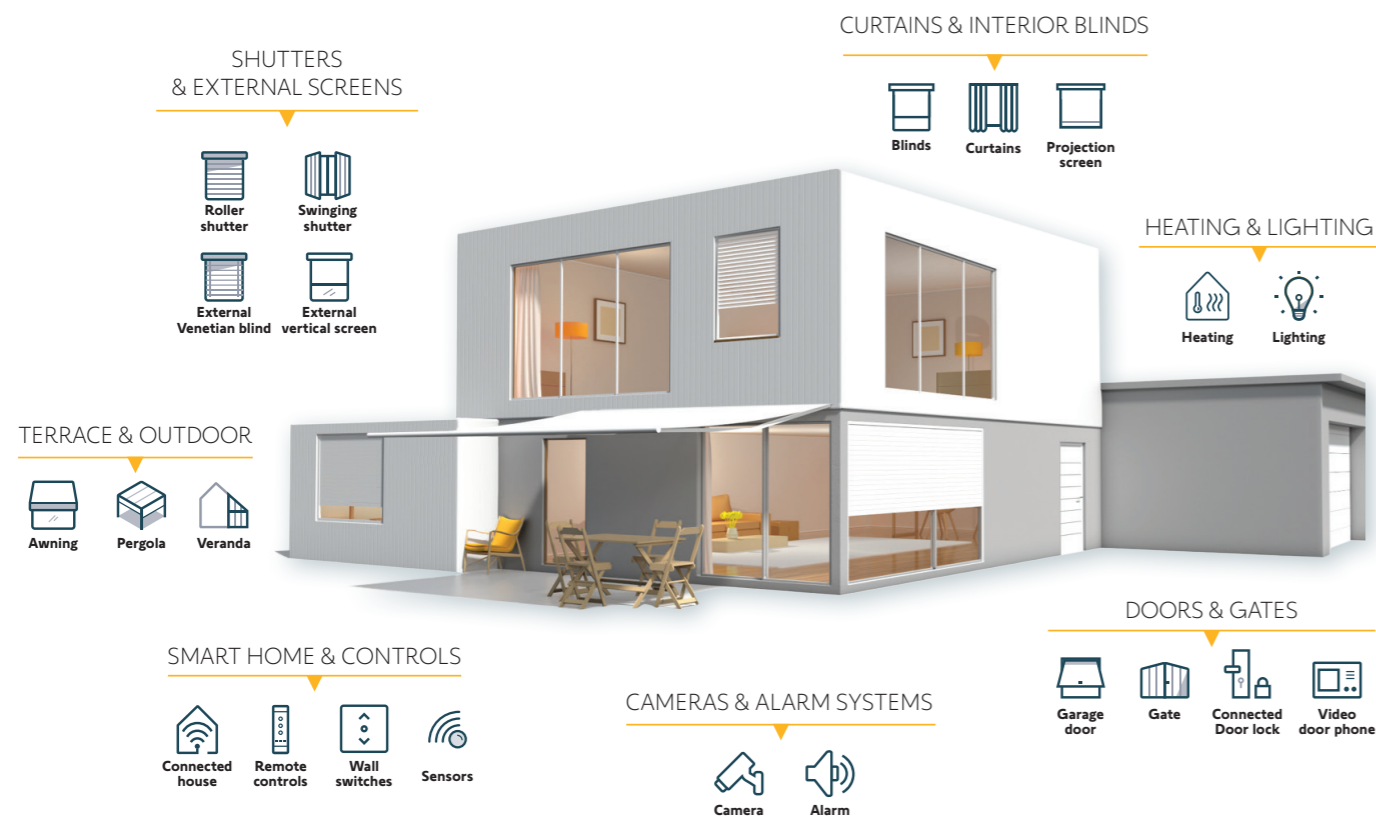

# TaHoma® switch

The first smart control to centralize and connect your home equipment.

Developed with **comfort, ease of use, security and sustainability** in mind, our innovations automate and connect roller shutters, curtains and blinds, gates and garage doors, outdoor living, lighting and heating, alarm systems and more.

By adding connectivity with TaHoma switch, you easily make the most of your home to bring more peace of mind and a lighter daily routine.

Whether you are at home or away, effortlessly manage your home to centralize, control, check and automate your devices.