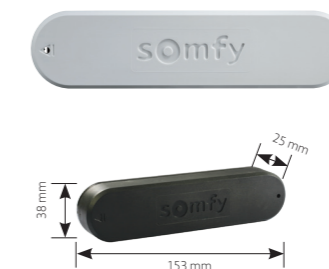

Wirefree wind protection, Eolis 3D WireFree sensor io

Can be combined with Sunea io and Sunilus io motors.
Controls the awning upwards based on the measured movement of the front frame.